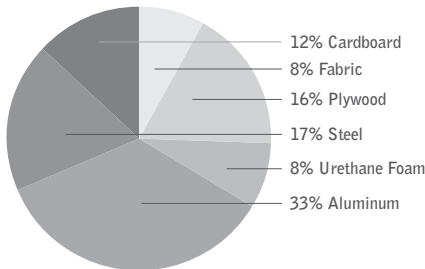

**C5** - High Back - Aluminum Base - Aluminum Arms - Knee Tilt

MATERIAL CONTENT:

PRE-CONSUMER  
RECYCLED CONTENT = 24.5%

POST-CONSUMER  
RECYCLE CONTENT = 19.4%

Up to 60.1% of this C5 product is recyclable at the end of its useful life.

CONTRIBUTES TO

CREDIT 2.1 - 2.2	Construction Waste Management	1-2 point(s)
CREDIT 3.3	Resource Reuse	1 point
CREDIT 4.1	Recycled Content	1 point
CREDIT 4.2	Recycled Content	1 point
CREDIT 4.5	Low Emitting Materials, (MUST BE REQUESTED) Systems Furniture & Seating	1 point
CREDIT 5.1	Regional Materials*	1 point
CREDIT 7	Certified Wood (AVAILABLE ON SOME PRODUCTS - MUST BE REQUESTED)	1 point