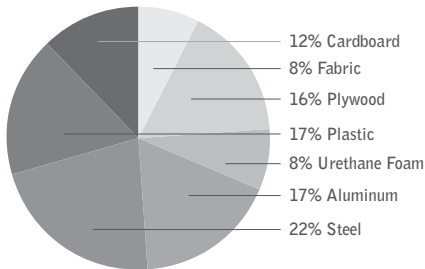

C5 - High Back - Black Plastic Base - Plastic Arms - Swivel Tilt

MATERIAL CONTENT:

PRE-CONSUMER
RECYCLED CONTENT = 16.5%

POST-CONSUMER
RECYCLE CONTENT = 19.3%

Up to 51.09% of this C5 product is recyclable at the end of its useful life.

CONTRIBUTES TO

CREDIT 2.1 - 2.2	Construction Waste Management	1-2 point(s)
CREDIT 3.3	Resource Reuse	1 point
CREDIT 4.1	Recycled Content	1 point
CREDIT 4.2	Recycled Content	1 point
CREDIT 4.5	Low Emitting Materials, (MUST BE REQUESTED) Systems Furniture & Seating	1 point
CREDIT 5.1	Regional Materials*	1 point
CREDIT 7	Certified Wood (AVAILABLE ON SOME PRODUCTS - MUST BE REQUESTED)	1 point