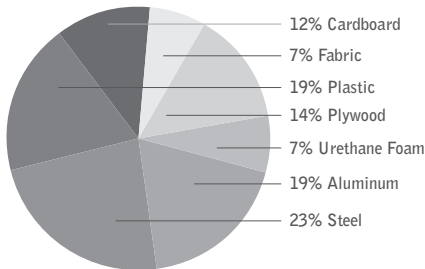

C5 - Mid Back - Black Plastic Base - Plastic Arms - Swivel Tilt

MATERIAL CONTENT:

PRE-CONSUMER
RECYCLED CONTENT = 17.6%

POST-CONSUMER
RECYCLE CONTENT = 19.5%

Up to 53.5% of this C5 product is recyclable at the end of its useful life.

		CONTRIBUTES TO
CREDIT 2.1 - 2.2	Construction Waste Management	1-2 point(s)
CREDIT 3.3	Resource Reuse	1 point
CREDIT 4.1	Recycled Content	1 point
CREDIT 4.2	Recycled Content	1 point
CREDIT 4.5	Low Emitting Materials, (MUST BE REQUESTED) Systems Furniture & Seating	1 point
CREDIT 5.1	Regional Materials*	1 point
CREDIT 7	Certified Wood (AVAILABLE ON SOME PRODUCTS - MUST BE REQUESTED)	1 point