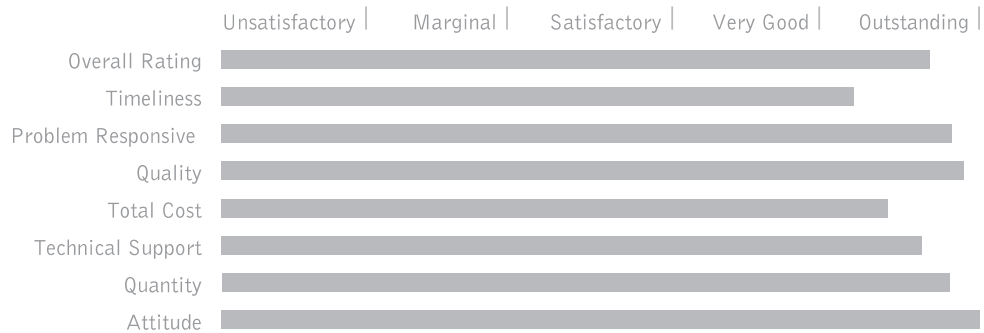

The Seattle Federal Courthouse received the highest Design Award from GSA in 2004 through GSA's Design Excellence Program.

Krug GSA Performance Rated Outstanding

Performance Evaluation of Krug

krug