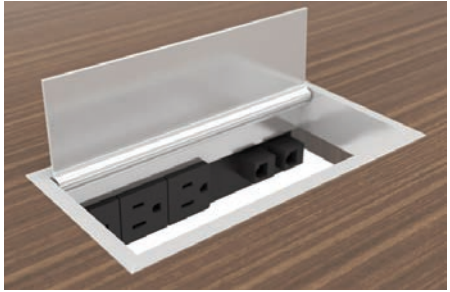

POWER OPTIONS

Artemis features one round grommet in standard location, which can be upgraded to an optional PowerPort.