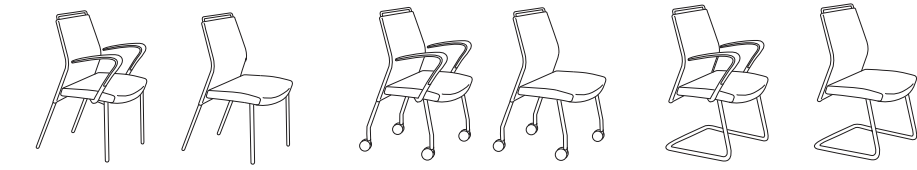

**DORSO CONTROLS**  
Dorso chairs feature synchro tilt mechanism. The tilt adjustment range offers five recline-lock positions, as well as free flowing movement. The forward pivot mechanism allows the back and the seat to articulate synchronously in a 2:1 ratio, the upward tilt of the seat is minimized as the back reclines.

Dorso Weave S-line Mid-back

Dorso Weave S-line High-back

Dorso Weave S-line High-back with Headrest

Dorso Weave N-line Mid-back

Dorso Weave N-line High-back

Dorso Weave N-line High-back with Headrest

Dorso S-line Mid-back

Dorso S-line High-back

Dorso S-line High-back with Headrest

Dorso N-line Mid-back

Dorso N-line High-back

Dorso N-line High-back with Headrest

Dorso S-line Guest

Dorso N-line Guest

Dorso Weave - Warm Grey