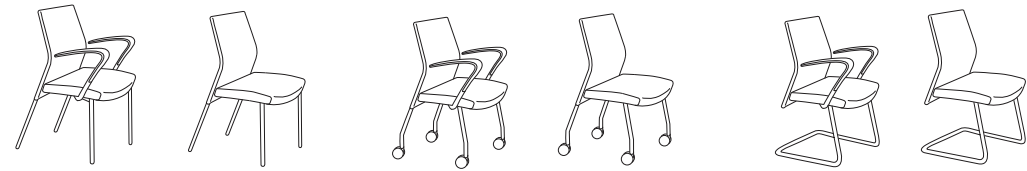

**DORSO CONTROLS**  
Dorso chairs feature synchro tilt mechanism. The tilt adjustment range offers five recline-lock positions, as well as free flowing movement. The forward pivot mechanism allows the back and the seat to articulate synchronously in a 2:1 ratio, the upward tilt of the seat is minimized as the back reclines.

Dorso Weave S-line Mid-back

Dorso Weave S-line High-back

Dorso Weave S-line High-back with Headrest

Dorso Weave N-line Mid-back

Dorso Weave N-line High-back

Dorso Weave N-line High-back with Headrest

Dorso S-line Mid-back

Dorso S-line High-back

Dorso S-line High-back with Headrest

Dorso N-line Mid-back

Dorso N-line High-back

Dorso N-line High-back with Headrest

Dorso S-line Guest

Dorso N-line Guest

Dorso Weave - Warm Grey