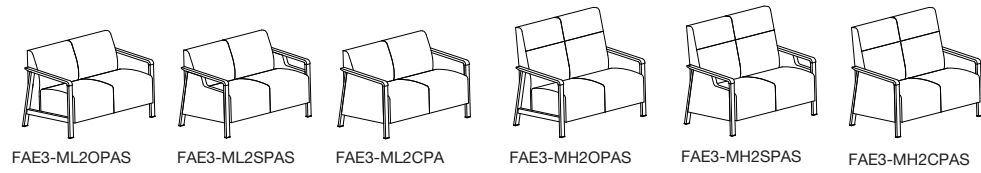

Antarctica

Savannah

GROUP GRADE C

Dove

Deep Night Sky

Faeron Metal Armless Lounge & High Back Lounge

Faeron Metal Arm Lounge & High Back Lounge

Faeron metal Upholstered Arm Lounge & High Back Lounge