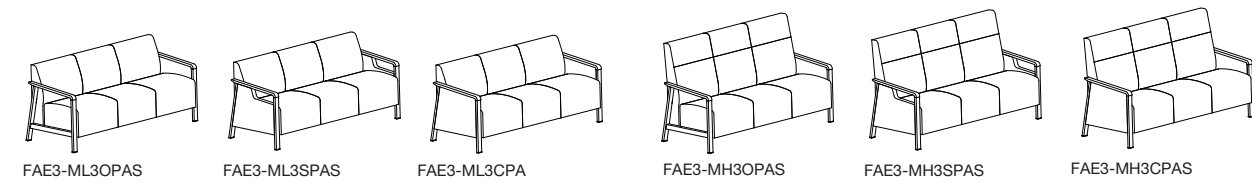

Antarctica

Savannah

GROUP GRADE C

Dove

Deep Night Sky

Faeron Metal Armless Lounge & High Back Lounge

Faeron Metal Arm Lounge & High Back Lounge

Faeron metal Upholstered Arm Lounge & High Back Lounge