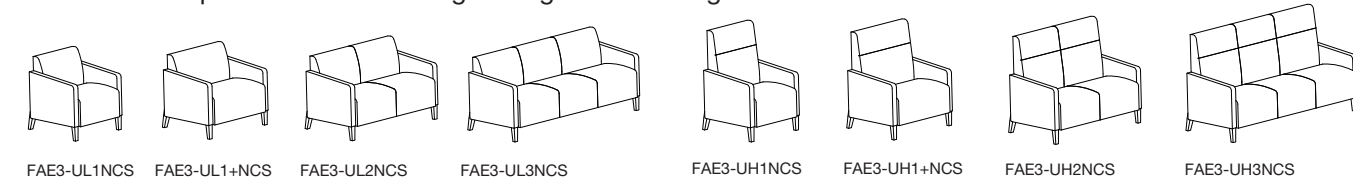

Antarctica

Savannah

GROUP GRADE C

Dove

Deep Night Sky

Faeron Metal Armless Lounge & High Back Lounge

Faeron Metal Arm Lounge & High Back Lounge

Faeron metal Upholstered Arm Lounge & High Back Lounge