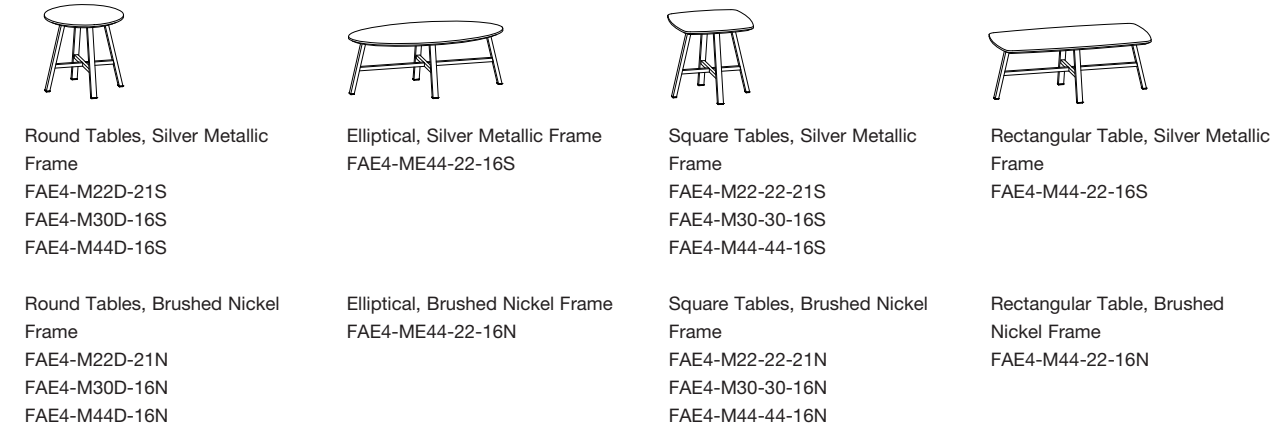

Faeron metal Tables