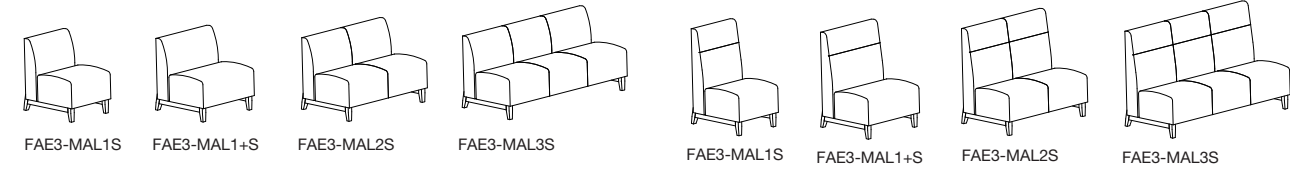

Antarctica

Savannah

GROUP GRADE C

Dove

Deep Night Sky

Faeron Metal Armless Lounge & High Back Lounge

Faeron Metal Arm Lounge & High Back Lounge

Faeron metal Upholstered Arm Lounge & High Back Lounge