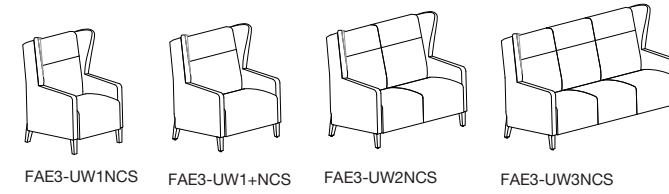

Antarctica

Savannah

GROUP GRADE C

Dove

Deep Night Sky

Faeron Metal Armless Lounge & High Back Lounge

Faeron Metal Arm Lounge & High Back Lounge

Faeron metal Upholstered Arm Lounge & High Back Lounge