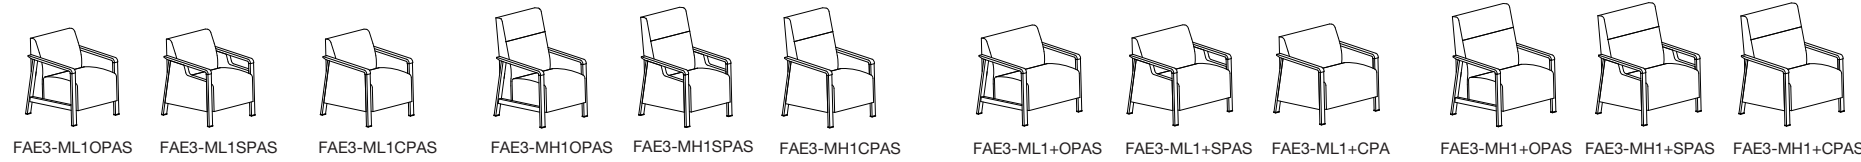

Antarctica

Savannah

GROUP GRADE C

Dove

Deep Night Sky

Faeron Metal Armless Lounge & High Back Lounge

Faeron Metal Arm Lounge & High Back Lounge

Faeron metal Upholstered Arm Lounge & High Back Lounge