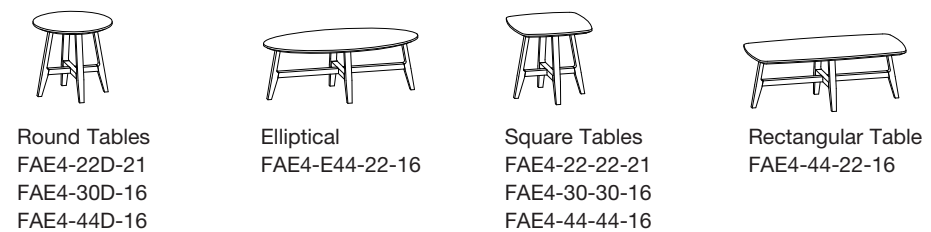

Faeron Wood Armless Lounge & High Back Lounge

Faeron Wood Arm Lounge & High Back Lounge

Faeron Wood Upholstered Arm Lounge & High Back Lounge

Faeron Wood Tables

The mark of responsible forestry

All products are air emissions certified and are available as FSC® certified