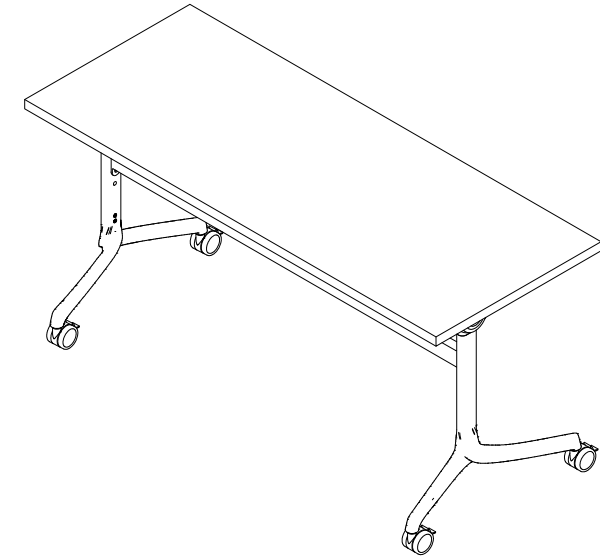

Ganging brackets are recommended when 2 or more tables are being joined to one another. The brackets can be stowed underneath the table.

FLIP AND NEST CAPABILITY

An easy to operate one-handed release handle allows the table top to rotate upward 90 degrees for ease of storage or quick room configuration.

WIRE MANAGEMENT

Optional cable manager clip is available in Black or Silver and attaches with strong adhesive tape.

POWER OPTIONS

Gira features one round grommet in standard location, which can be upgraded to an optional PowerPort.

RECTANGULAR TOP WITH C-BASE

Rectangular Table with Flip Top & Modesty Panel

Rectangular Table with Flip Top

BASE FINISHES

Grey

Black

Gira Tables Environmental

The use of recycled and recyclable materials, combined with environmentally-friendly production processes and packaging, have made Gira a level™-certified product, and a contributor to LEED™-driven specifications. Gira is certified by the Greenguard™ standard for indoor air emissions, and its unique capability for extending product life makes it a responsible environmental choice - and one that will provide exceptional return on investment over time.