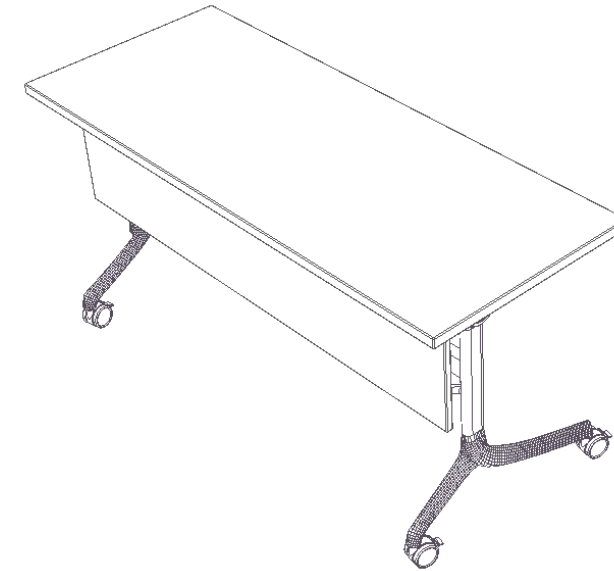

Ganging brackets are recommended when 2 or more tables are being joined to one another. The brackets can be stowed underneath the table.

FLIP AND NEST CAPABILITY

An easy to operate one-handed release handle allows the table top to rotate upward 90 degrees for ease of storage or quick room configuration.

WIRE MANAGEMENT

Optional cable manager clip is available in Black or Silver and attaches with strong adhesive tape.

POWER OPTIONS

Gira features one round grommet in standard location, which can be upgraded to an optional PowerPort.

RECTANGULAR TOP WITH C-BASE

Rectangular Table with Flip Top & Modesty Panel

Rectangular Table with Flip Top

BASE FINISHES

Grey

Black

Gira Tables Environmental

The use of recycled and recyclable materials, combined with environmentally-friendly production processes and packaging, have made Gira a level™-certified product, and a contributor to LEED™-driven specifications. Gira is certified by the Greenguard™ standard for indoor air emissions, and its unique capability for extending product life makes it a responsible environmental choice - and one that will provide exceptional return on investment over time.