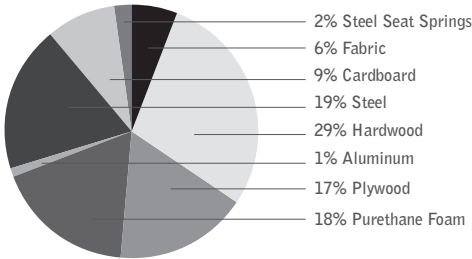

JORDAN EASY ACCESS

MATERIAL CONTENT:

PRE-CONSUMER

RECYCLED CONTENT = 6%

POST-CONSUMER

RECYCLE CONTENT = 13%

Up to 28.7% of Jordan Easy Access product is recyclable at the end of its useful life.

		CONTRIBUTES TO
CREDIT 2.1 - 2.2	Construction Waste Management	1-2 point(s)
CREDIT 3.3	Resource Reuse	1 point
CREDIT 4.1	Recycled Content	1 point
CREDIT 4.5	Low Emitting Materials, (MUST BE REQUESTED)	
	Systems Furniture & Seating	1 point
CREDIT 5.1	Regional Materials*	1 point
CREDIT 7	Certified Wood (MUST BE REQUESTED)	1 point

* This credit is only applicable if in total 20% of the combined value of the procurement of construction materials and in the furniture are manufactured within a radius of 500 miles. This credit will apply if the installation of the finished product occurs within 500 miles of Kitchener, Ontario.