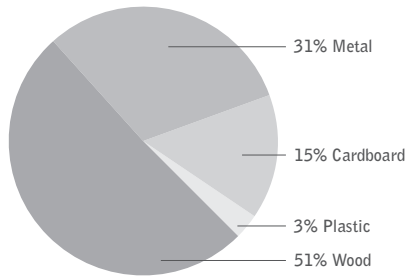

BALI (WOOD)

MATERIAL CONTENT:

PRE-CONSUMER

RECYCLED CONTENT = 21.3%

Up to 100% of Bali (wood) product is recyclable at the end of its useful life.

CONTRIBUTES TO

CREDIT	CONTRIBUTES TO	POINTS
CREDIT 2.1 - 2.2	Construction Waste Management	1-2 point(s)
CREDIT 3.3	Resource Reuse	1 point
CREDIT 4.1	Recycled Content	1 point
CREDIT 4.2	Recycled Content	1 point
CREDIT 4.5	Low Emitting Materials, (MUST BE REQUESTED) Systems Furniture & Seating	1 point
CREDIT 5.1	Regional Materials*	1 point
CREDIT 7	Certified Wood (AVAILABLE ON SOME PRODUCTS - MUST BE REQUESTED)	1 point