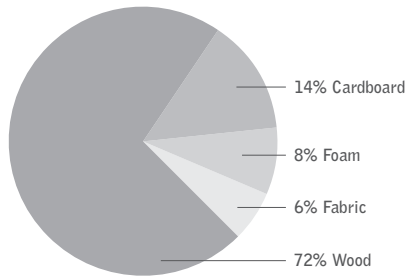

BLAKE

MATERIAL CONTENT:

**PRE-CONSUMER
RECYCLED CONTENT = 14%**

Up to 86% of Blake product is recyclable at the end of its useful life.

CONTRIBUTES TO

CREDIT 2.1 - 2.2	Construction Waste Management	1-2 point(s)
CREDIT 3.3	Resource Reuse	1 point
CREDIT 4.1	Recycled Content	1 point
CREDIT 4.2	Recycled Content	1 point
CREDIT 4.5	Low Emitting Materials, (MUST BE REQUESTED) Systems Furniture & Seating	1 point
CREDIT 5.1	Regional Materials*	1 point
CREDIT 7	Certified Wood (AVAILABLE ON SOME PRODUCTS - MUST BE REQUESTED)	1 point