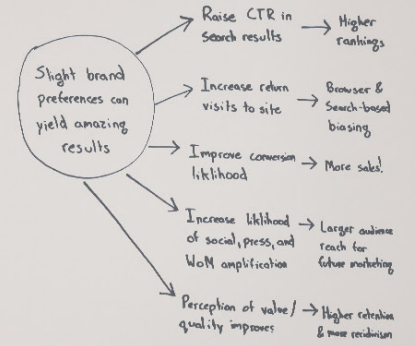

ONE MINUTE Medical School.com: Diabetes 3 kinds

Definition: "Diabetes" = urine?; "Mellitus" = sweet
Physicians used to taste urine to establish the diagnosis (!!!)

Type I

Autoimmune (often after viral illness) T-cells attack "Islet cells" of the pancreas

No insulin → Symptoms:
Excessive thirst (polydipsia)
Urination (polyuria)
Hunger (polyphagia)
Blurry vision
Rx Insulin for life

Type II

Loss of insulin sensitivity
Often pancreas secretes normal or excessive amounts
Seen in obesity. ↑ Body mass linked with ↓ insulin sensitivity

Symptoms: Same as Type I
Medications to ↑ sensitivity and ↑ secretion. Insulin weight loss and regular exercise → ↑ sensitivity
Rx

Gestational

Occurs during pregnancy
Can predict future Type II in mother.

Fetal pancreas works normally. ↑↑↑ glucose uptake by fetal cells → high birth weight.

Rx Diet modification, Exercise, Medication + insulin