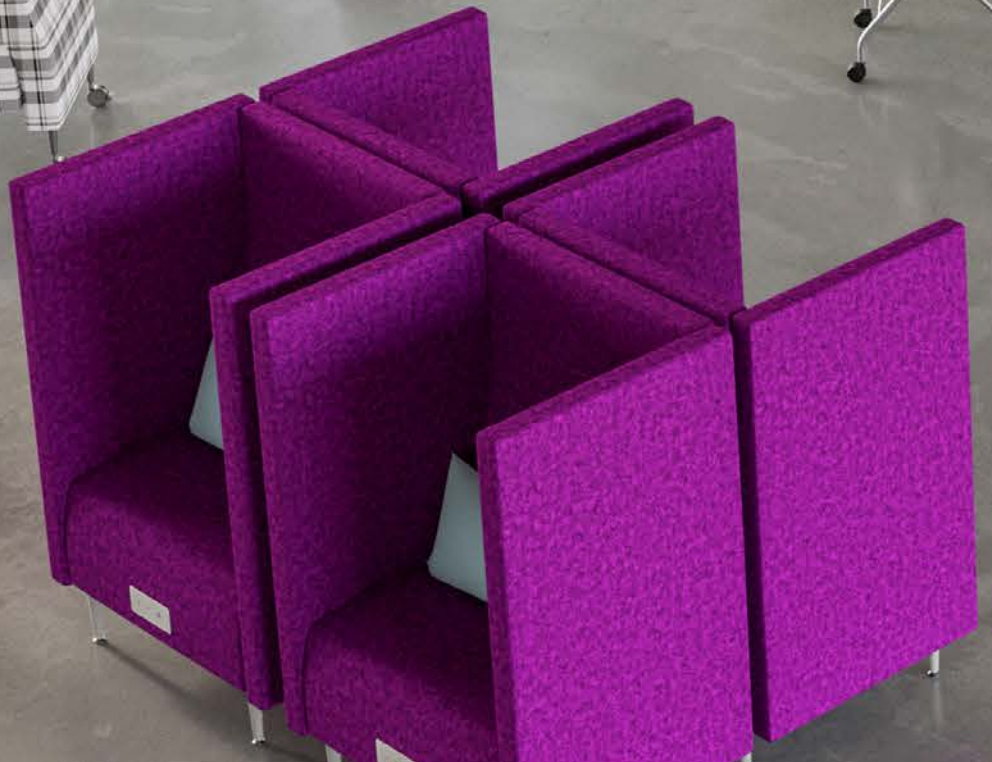

Evergreen University

Acme Industries
Mon, Oct 1
9:00 am

Quality & Safety
Tue, Oct 2
10:00 am

The Play Book

Ampersand
9:42