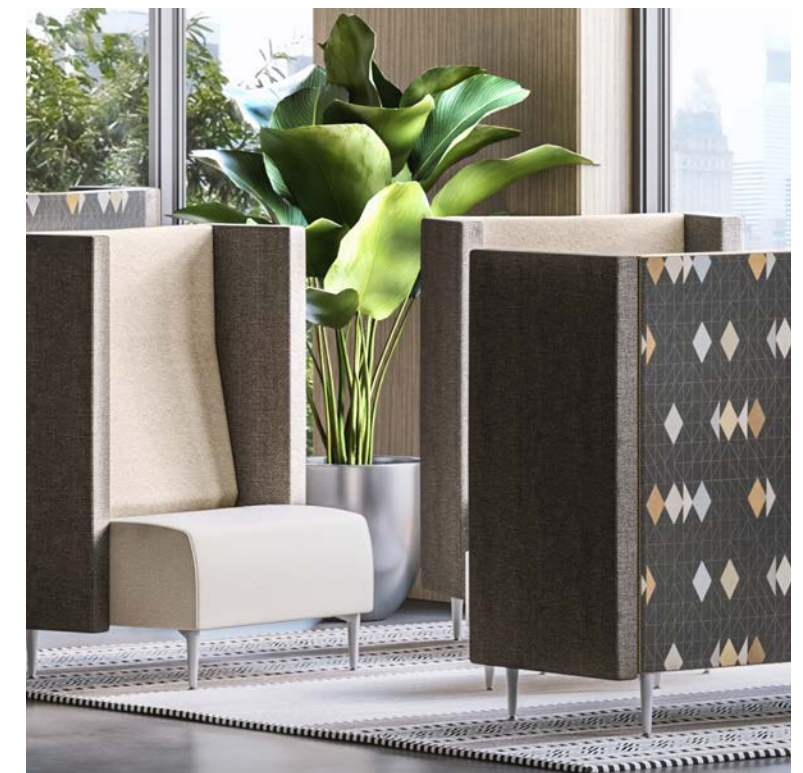

Zola Lookbook

krug

krug

Designed to Perform

Zola Lounge & Tables

Zola elevates beautiful spaces with its **sophistication**.

Zola Modular

Zola beautifully enhances any space with an impressive range of models, configurations, finishes, options and **customizability**.

Zola Modular Lounge & Tables with Chit Chat Table

Zola Modular Curve

Zola is designed to enable change: components are inter-changeable, reconfigurable and replaceable.

Zola Bench

Provides an attractive and functional cohesiveness to places where people **gather.**

Zola Privacy Lounge & Tables

The full height back and private or semi-private panel options offer an effective and non-traditional way to establish **spatial divisions**.

Zola Privacy featuring upholstered arms

Zola Privacy featuring twin backs

Zola Privacy Curved Lounge

Relax in comfort with increased privacy and shelter.

Zola Privacy with Avatar & Chit Chat

Zola Privacy curved with Preconfigured lounge & Chit Chat tables