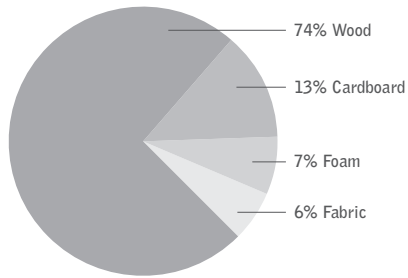

# KITA

**MATERIAL CONTENT:**

**PRE-CONSUMER  
RECYCLED CONTENT = 13%**

Up to 87% of Kita product is recyclable at the end of its useful life.

|                  |  | <b>CONTRIBUTES TO</b> |
|------------------|--|-----------------------|
| CREDIT 2.1 - 2.2 | Construction Waste Management  | 1-2 point(s)          |
| CREDIT 3.3       | Resource Reuse   | 1 point               |
| CREDIT 4.1       | Recycled Content   | 1 point               |
| CREDIT 4.2       | Recycled Content   | 1 point               |
| CREDIT 4.5       | Low Emitting Materials, (MUST BE REQUESTED)<br>Systems Furniture & Seating | 1 point               |
| CREDIT 5.1       | Regional Materials*  | 1 point               |
| CREDIT 7         | Certified Wood<br>(AVAILABLE ON SOME PRODUCTS - MUST BE REQUESTED)         | 1 point               |