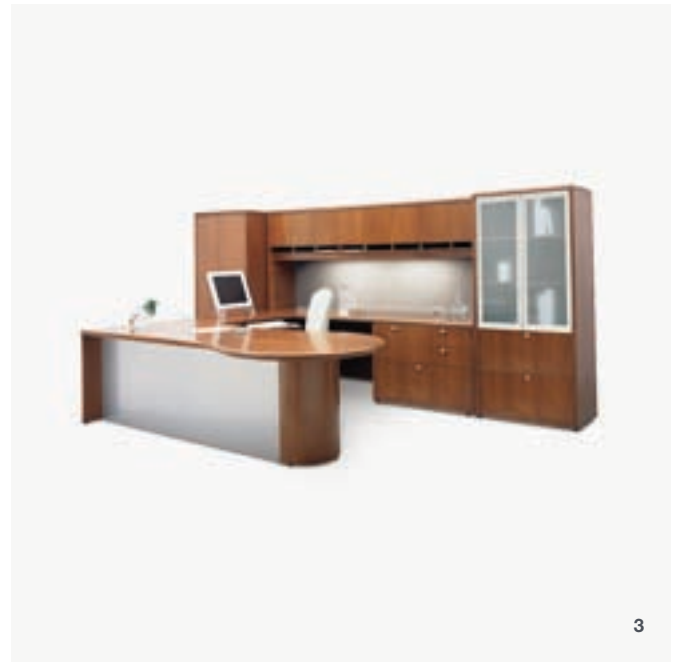

MILLENNIUM

krug

MILLENNIUM | HIGHEST STANDARD OF QUALITY

Millennium features the finest materials available, including the highest grade Cherry, Maple, Oak and Walnut veneers, and a uniquely durable finish. Leather desk top inlays, and moveable Paper Managers are features that help create distinctive and functional workspaces.

MILLENNIUM | A TEAM PLAYER

With its curvaceous shapes and gentle curves, Millennium is ideal for incorporating meeting space into the private office environment. The selection of shapes and sizes mean that every workspace can be designed to allow a multitude of working and teaming applications. New hinged modesty panels provide easier and fast access to walls behind your suite.

MILLENNIUM | ENDLESS CONFIGURATIONS

The extensive selection of products, sizes, shapes and options within Millennium provide a single solution for a workspace. With such varied choice in products – private office furniture, reception, conference, storage and occasional tables – the understated elegance of Millennium offers virtually endless possibilities. Millennium now features Tackboard Organizers for paper, hanging files, binders and CD's – keeping work in sight and easily accessible, yet organized and clear of the worksurface.

MILLENNIUM | STORAGE

MILLENNIUM | WORKSTATIONS & RECEPTION

MILLENNIUM | WORKSTATIONS & RECEPTION

The Millennium Reception line complements our extensive offering of casegoods. The standard 42" high transaction top is available in straight or bow top versions. Available options include laminate inlays as a worksurface option on reception desks, and reveals in a grid pattern.