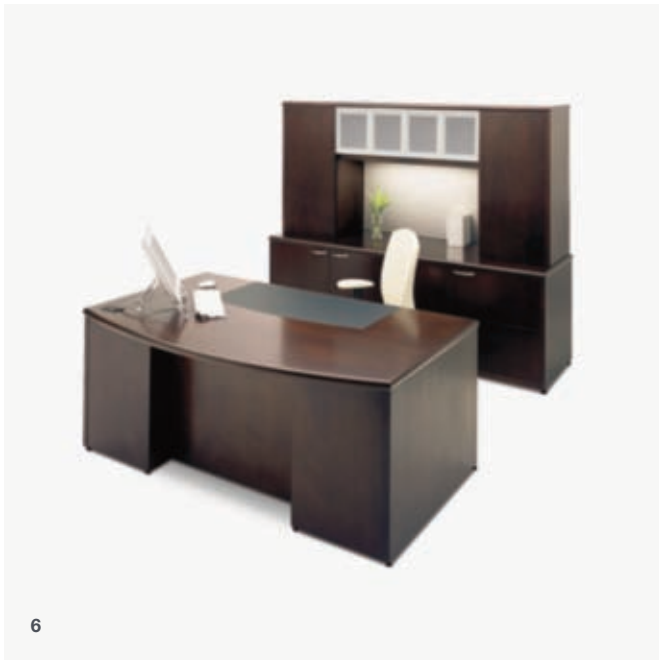

MILLENNIUM | A TEAM PLAYER

With its curvaceous shapes and gentle curves, Millennium is ideal for incorporating meeting space into the private office environment. The selection of shapes and sizes mean that every workspace can be designed to allow a multitude of working and teaming applications. New hinged modesty panels provide easier and fast access to walls behind your suite.

MILLENNIUM | ENDLESS CONFIGURATIONS

The extensive selection of products, sizes, shapes and options within Millennium provide a single solution for a workspace. With such varied choice in products – private office furniture, reception, conference, storage and occasional tables – the understated elegance of Millennium offers virtually endless possibilities. Millennium now features Tackboard Organizers for paper, hanging files, binders and CD's – keeping work in sight and easily accessible, yet organized and clear of the worksurface.

MILLENNIUM | STORAGE

Included in the line are lateral files, bookcases, library shelving, combination filing and bookcase units in several widths, depths and heights. New features for Millennium include mobile pedestals with an upholstered seat option and curved corner bookcases in all heights.

MILLENNIUM | STORAGE

MILLENNIUM | WORKSTATIONS & RECEPTION

MILLENNIUM | WORKSTATIONS & RECEPTION

The Millennium Reception line complements our extensive offering of casegoods. The standard 42" high transaction top is available in straight or bow top versions. Available options include laminate inlays as a worksurface option on reception desks, and reveals in a grid pattern.