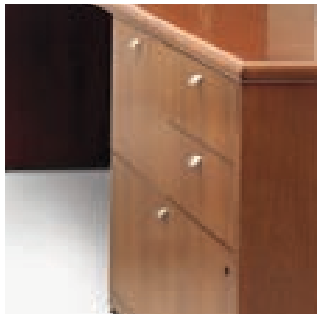

MILLENNIUM | FUTURE READY

Millennium can successfully team, conference and move with your work. A variety of non-handed and reconfigurable pieces have been incorporated so that the future possibilities are virtually endless. Mobile components increase the day-to-day flexibility of all our products so that offices can be used in a variety of ways by the same user, or re-configured for future use.