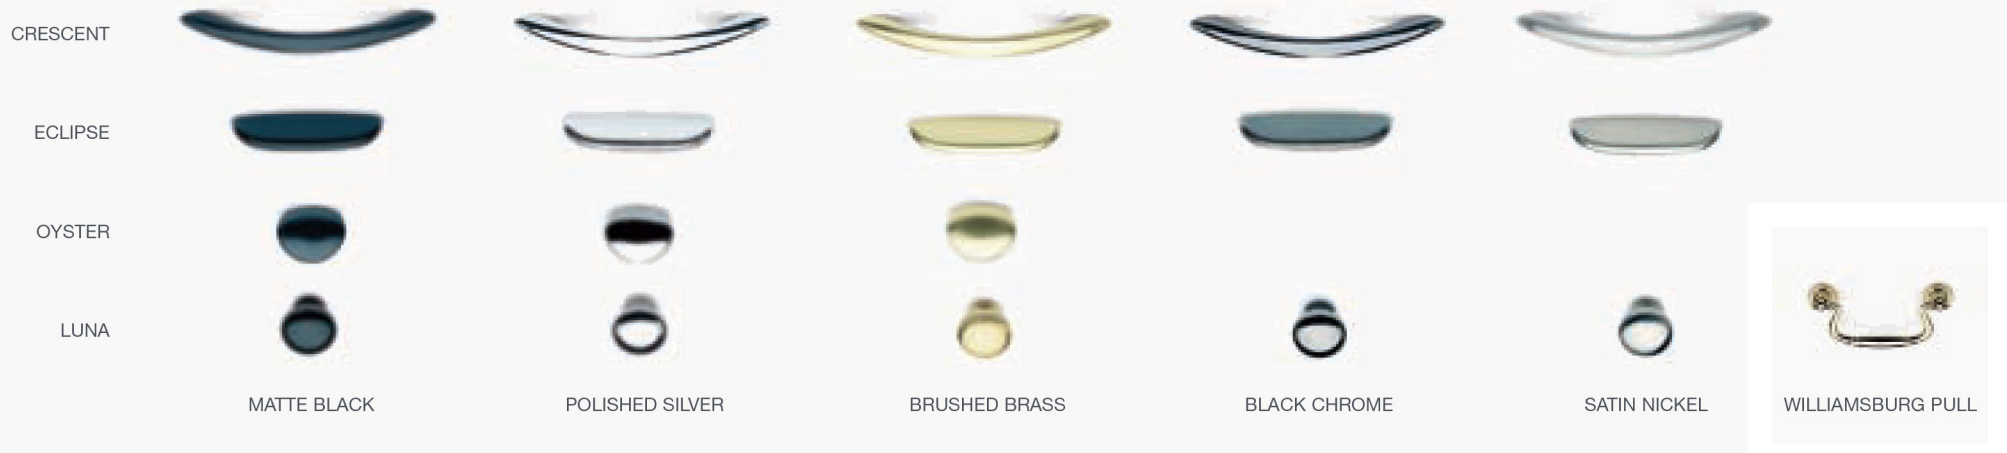

MILLENNIUM | DETAILS

DRAWER PULLS