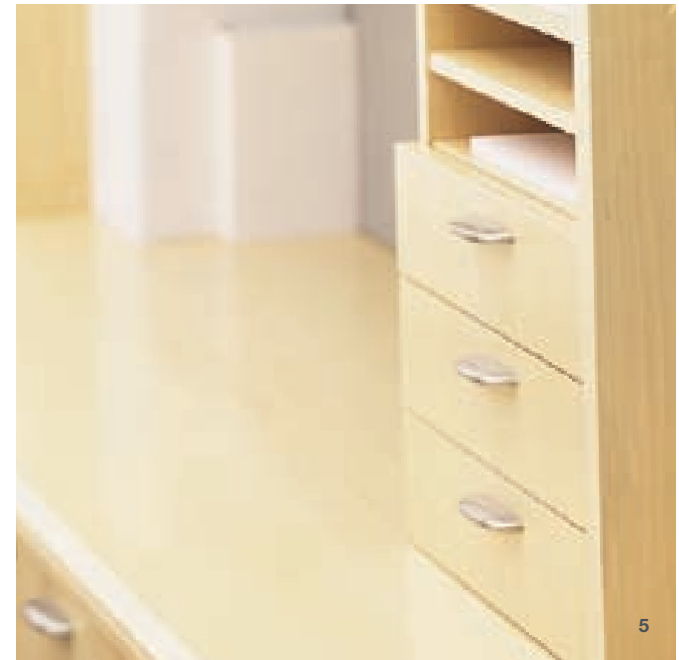

MILLENNIUM | A TEAM PLAYER

With its curvaceous shapes and gentle curves, Millennium is ideal for incorporating meeting space into the private office environment. The selection of shapes and sizes mean that every workspace can be designed to allow a multitude of working and teaming applications. New hinged modesty panels provide easier and fast access to walls behind your suite.