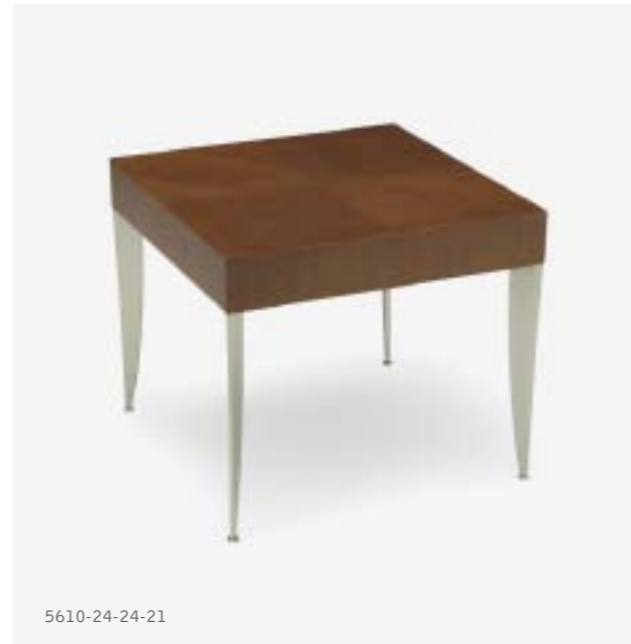

Reverse diamond