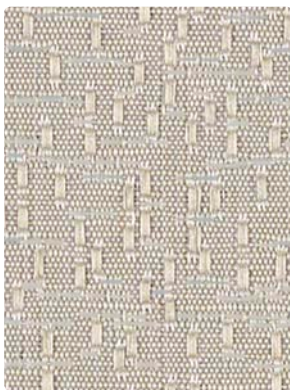

BASIC

162-007 Parchment

162-002 Caramel

162-003 Patina

162-026 Fog

162-027 Taupe

162-017 Sand

162-004 Denim

100-003 Patina

100-004 Sky

100-010 Driftwood

100-000 Earth

STRATA

164-017 Raffia

164-003 Patina

164-020 Pumice

164-006 Zinc

164-004 Horizon

164-010 Cliff

164-000 Bark

FLAIR

166-007 Quartz

166-002 Straw

166-017 Sand

166-004 Sky

166-006 Zinc

Additional colors are available. Please refer to the Mayer Fabrics website.