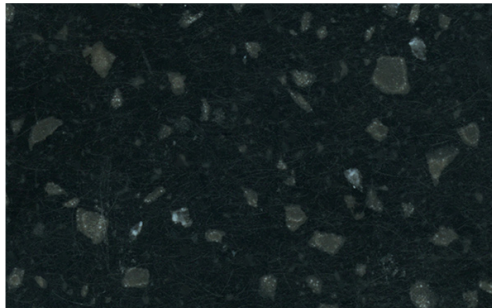

Cameo White

Glacier White

Linen

Bisque

Savannah

Antarctica

Deep Night Sky

Dove

Solid Surface

krug

Savannah

Krug Solid Surface

No place for bacteria, thanks to the nonporous surface and the inconspicuous seams. Marks and stains can be easily and quickly removed.

Four grade levels to choose from:

Grade A White: Cameo White, Glacier White

Grade A Color: Linen, Bisque

Grade B: Savannah, Antarctica

Grade C: Deep Night Sky, Dove

All products are air emissions certified and are available as FSC® certified